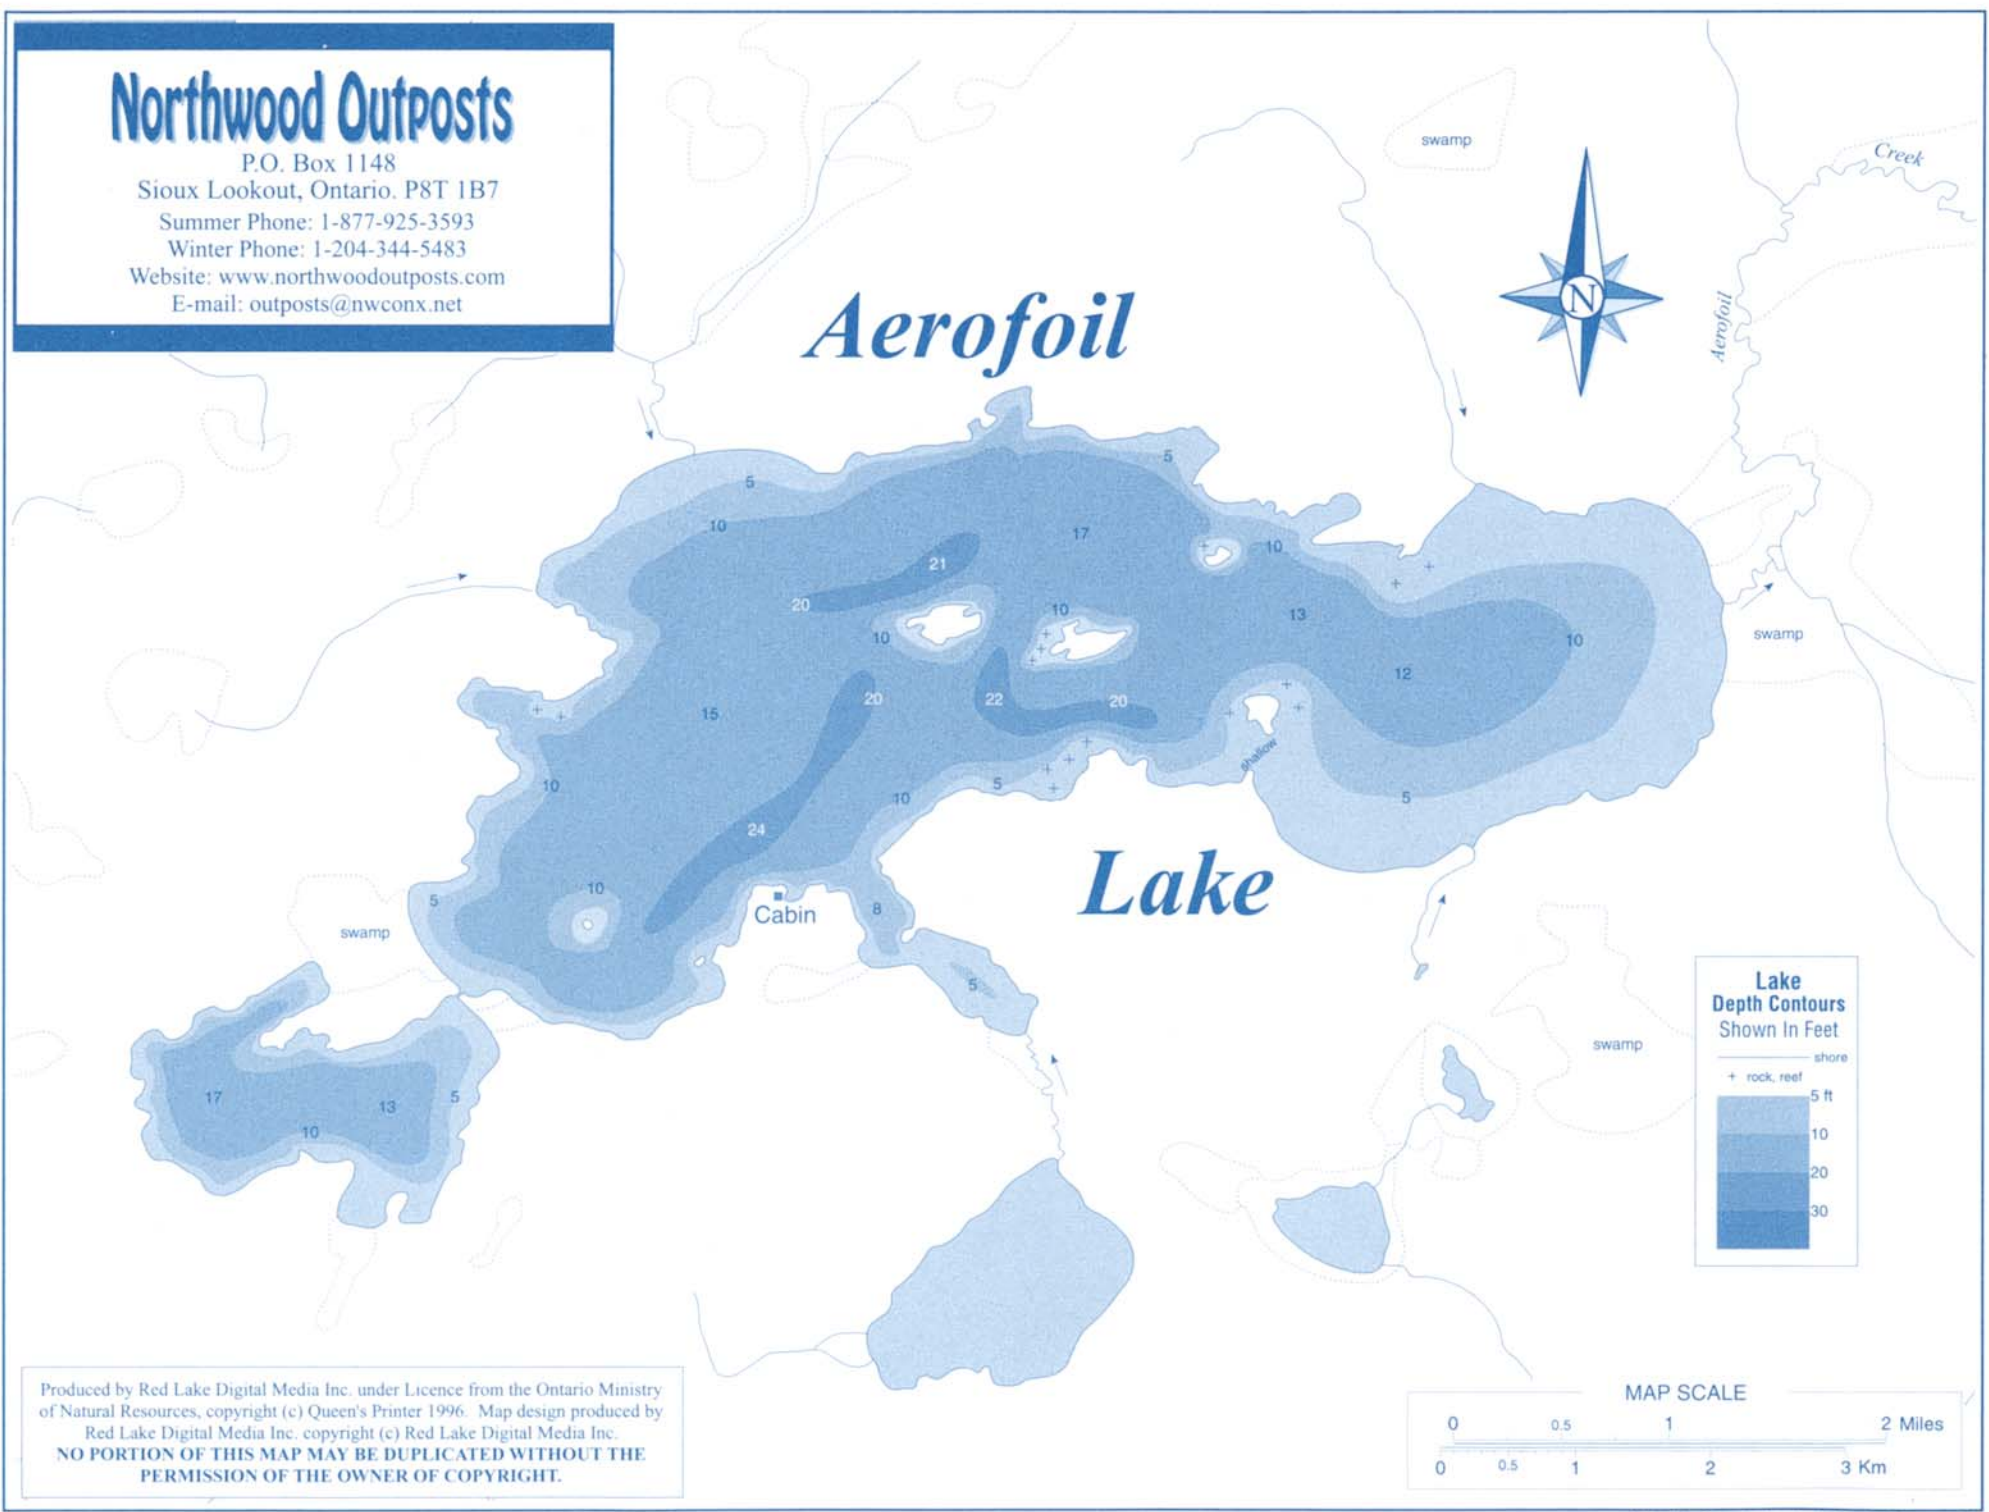

Northwood Outposts

P.O. Box 1148
Sioux Lookout, Ontario, P8T 1B7
Summer Phone: 1-877-925-3593
Winter Phone: 1-204-344-5483
Website: www.northwoodoutposts.com
E-mail: outposts@nwconx.net

Aerofoil

Lake

Lake Depth Contours Shown In Feet

— shore
+ rock, reef

5 ft
10
20
30

Produced by Red Lake Digital Media Inc. under Licence from the Ontario Ministry of Natural Resources, copyright (c) Queen's Printer 1996. Map design produced by Red Lake Digital Media Inc. copyright (c) Red Lake Digital Media Inc.
NO PORTION OF THIS MAP MAY BE DUPLICATED WITHOUT THE PERMISSION OF THE OWNER OF COPYRIGHT.